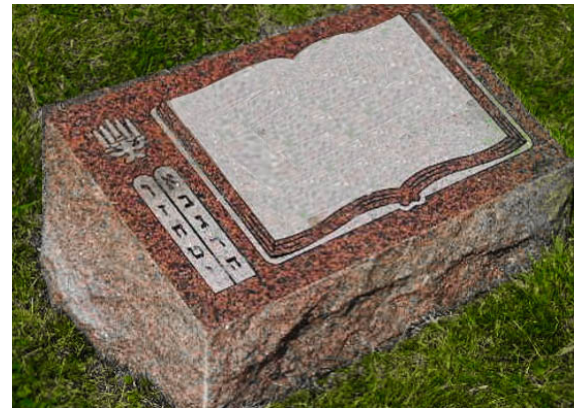

WHEN LOOKING FOR AN INDIVIDUAL, COMPANION OR FAMILY MEMORIAL, OUR MEMORIAL DEPARTMENT IS HERE TO HELP

MEMORIAL SAMPLES

A MEMORIAL CAN ENHANCE SINGLE/COMPANION GRAVE OR HIGHLIGHT A FAMILY LOT

COLOR SAMPLES SIMULATE THE COLOR OF GRANITE AS CLOSELY AS POSSIBLE. AS GRANITE IS A NATURAL MATERIAL, THE ACTUAL GRANITE COLOR MAY VARY FROM AS SHOWN.